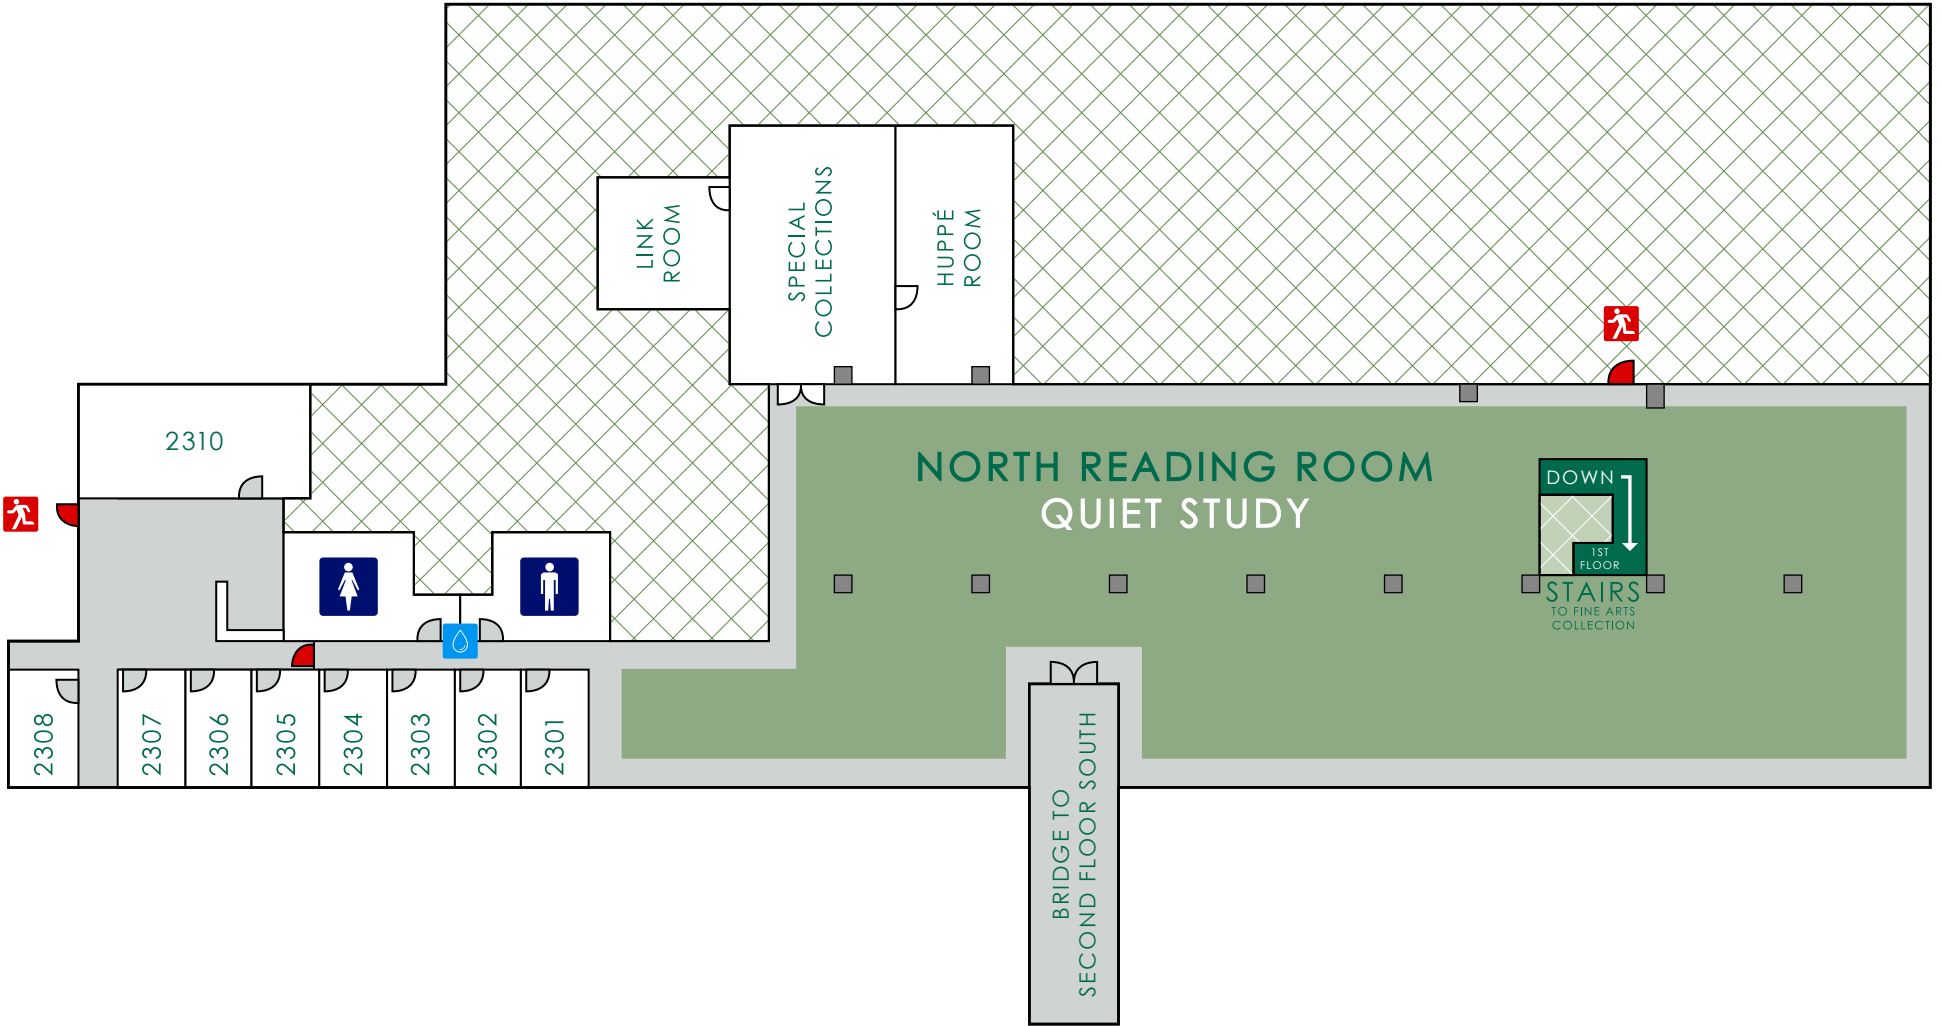

-  COMPUTERS
-  PRINTER
-  COLOR PRINTER
-  SCANNER
-  STAPLERS
-  WATER STATION
-  AED
-  EMERGENCY EXIT
-  CONSTRUCTION AREA
-  STAFF AREA
-  STUDY AREA
-  GRADUATE STUDY COMMONS

**BUILDING ENTRANCE/EXIT**  
LIBRARY TOWER CAFE

**FINE ARTS COLLECTION**

-  SCANNER
-  ALL GENDER RESTROOM
-  WATER STATION
-  ATM
-  EMERGENCY EXIT
-  EMERGENCY PHONE
-  STAFF AREA
-  STUDY AREA
-  FA BOUND PERIODICALS
-  FA DOUBLE OVERSIZED & MINIATURE SCORES
-  NON-CIRCULATING MUSIC SCORES (M1-M3)

-  COMPUTER AREA
-  AED
-  STAFF AREA
-  CONSTRUCTION AREA
-  WATER STATION
-  EMERGENCY EXIT
-  STUDY AREA
-  OVERLOOKS 1ST FLOOR

**2<sup>ND</sup> FLOOR SOUTH**  
**BARTLE LIBRARY**

-  WATER STATION
-  EMERGENCY EXIT
-  STAFF AREA
-  STUDY AREA
-  OVERLOOKS 1ST FLOOR

**2<sup>ND</sup> FLOOR NORTH**  
**BARTLE LIBRARY**