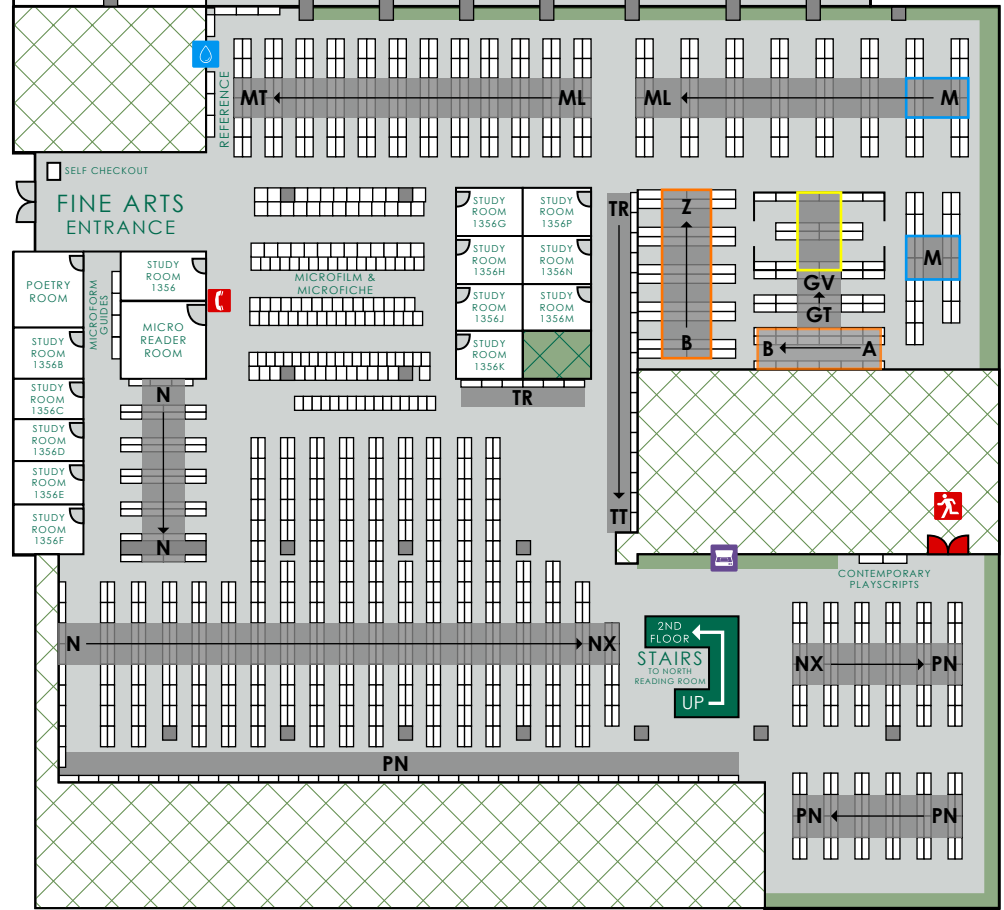

INFORMATION  
COMMONS

REFERENCE  
COLLECTION

REFERENCE  
COLLECTION  
A-Z

QUIET STUDY

STAIRS  
TO 4TH FLOOR  
& EMERGENCY EXIT

COMMUNITY  
COMPUTERS

BOOK-EYE  
SCANNERS

1<sup>ST</sup> FLOOR SOUTH  
BARTLE LIBRARY

-  COMPUTERS
-  PRINTER
-  COLOR PRINTER
-  SCANNER
-  STAPLERS
-  WATER STATION
-  AED
-  EMERGENCY EXIT
-  CONSTRUCTION AREA
-  STAFF AREA
-  STUDY AREA
-  GRADUATE STUDY COMMONS

**BUILDING ENTRANCE/EXIT**  
LIBRARY TOWER CAFE

**FINE ARTS COLLECTION**

-  SCANNER
-  ALL GENDER RESTROOM
-  WATER STATION
-  ATM
-  EMERGENCY EXIT
-  EMERGENCY PHONE
-  STAFF AREA
-  STUDY AREA
-  FA BOUND PERIODICALS
-  FA DOUBLE OVERSIZED & MINIATURE SCORES
-  NON-CIRCULATING MUSIC SCORES (M1-M3)