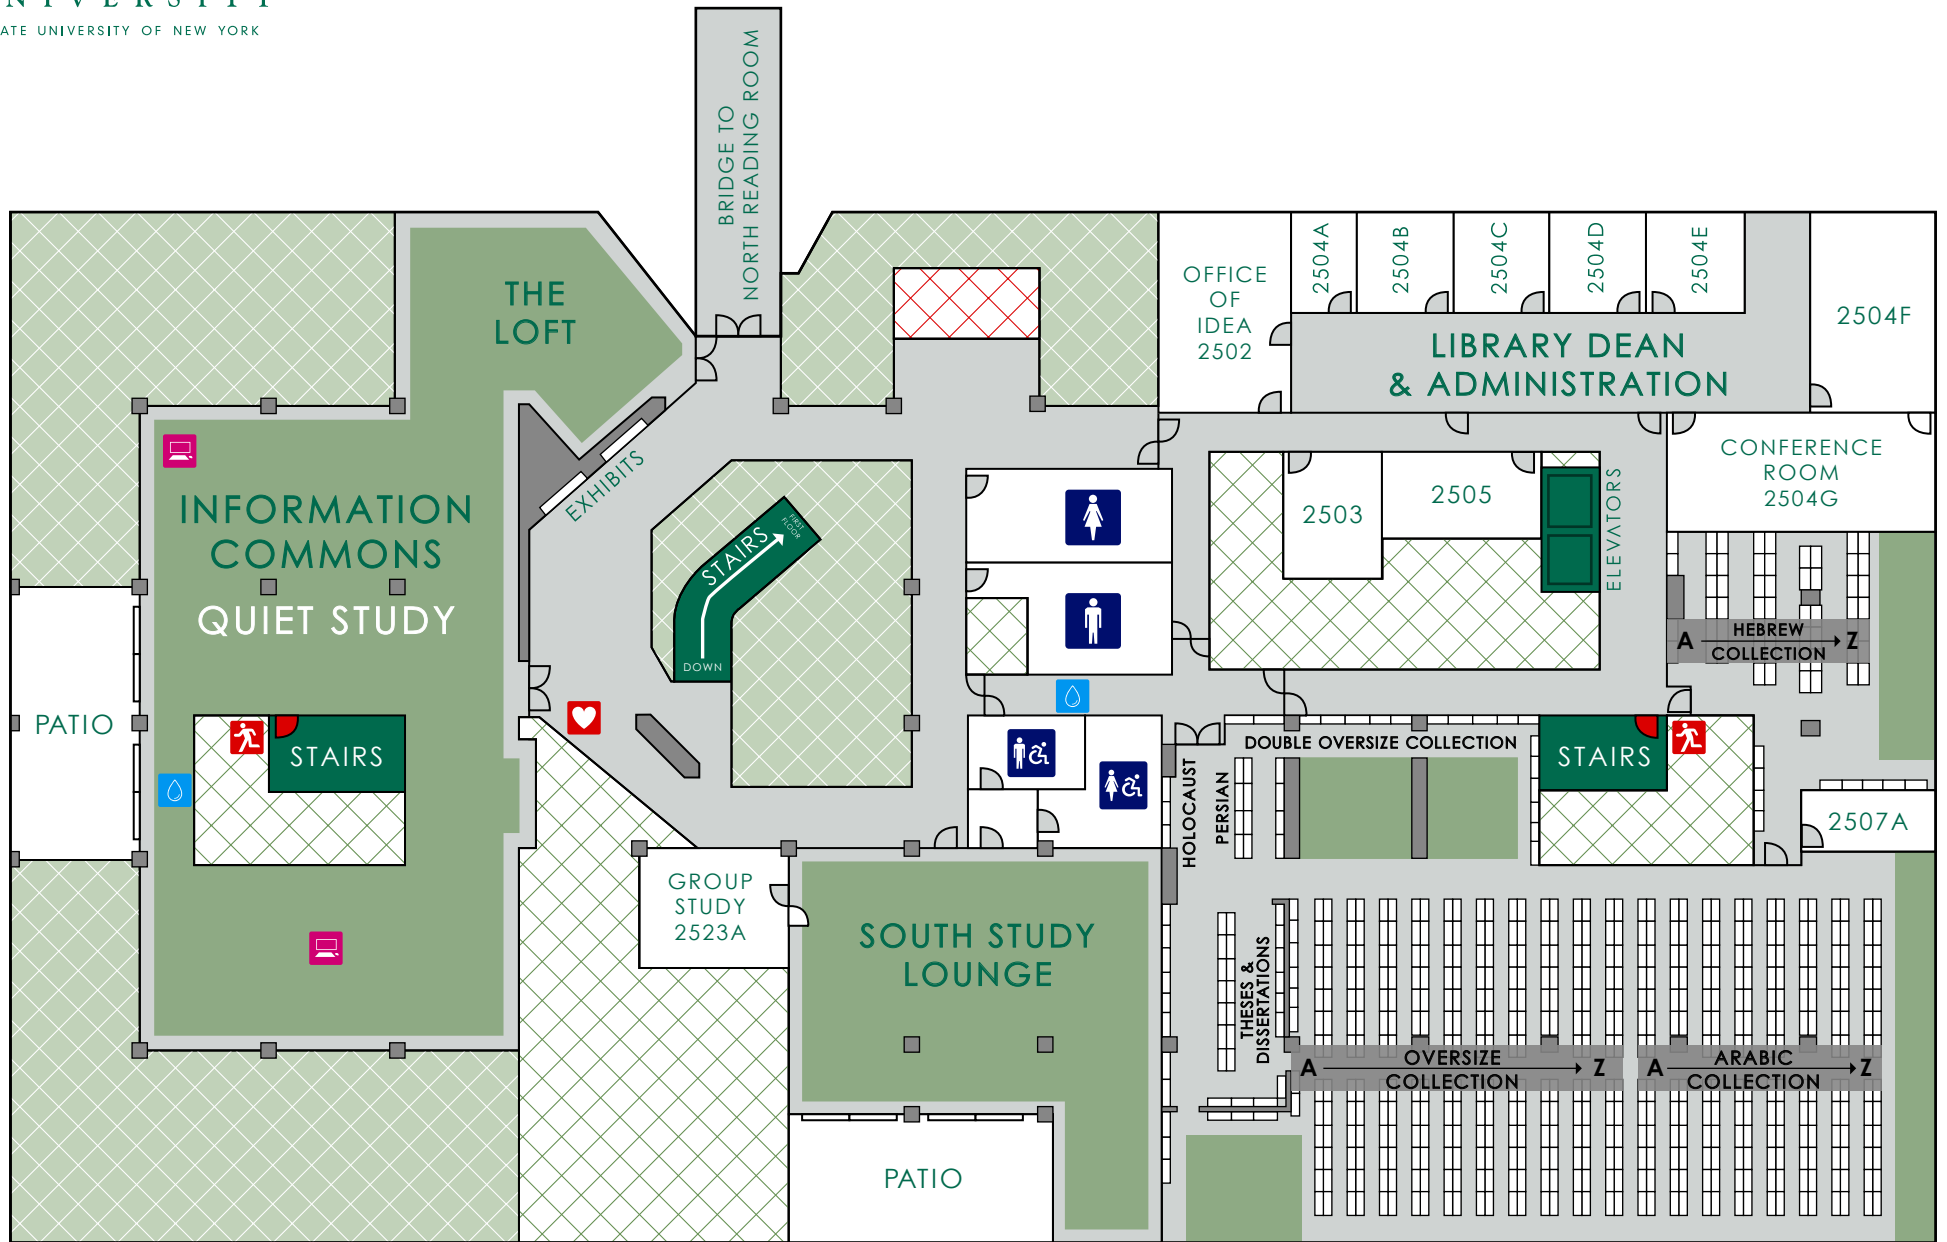

INFORMATION  
COMMONS

REFERENCE  
COLLECTION

REFERENCE  
COLLECTION  
A-Z

QUIET STUDY

STAIRS  
TO 4TH FLOOR  
& EMERGENCY EXIT

COMMUNITY  
COMPUTERS

BOOK-EYE  
SCANNERS

1<sup>ST</sup> FLOOR SOUTH  
BARTLE LIBRARY

-  COMPUTERS
-  PRINTER
-  COLOR PRINTER
-  SCANNER
-  STAPLERS
-  WATER STATION
-  AED
-  EMERGENCY EXIT
-  CONSTRUCTION AREA
-  STAFF AREA
-  STUDY AREA
-  GRADUATE STUDY COMMONS

**BUILDING ENTRANCE/EXIT**  
LIBRARY TOWER CAFE

**FINE ARTS COLLECTION**

-  SCANNER
-  ALL GENDER RESTROOM
-  WATER STATION
-  ATM
-  EMERGENCY EXIT
-  EMERGENCY PHONE
-  STAFF AREA
-  STUDY AREA
-  FA BOUND PERIODICALS
-  FA DOUBLE OVERSIZED & MINIATURE SCORES
-  NON-CIRCULATING MUSIC SCORES (M1-M3)